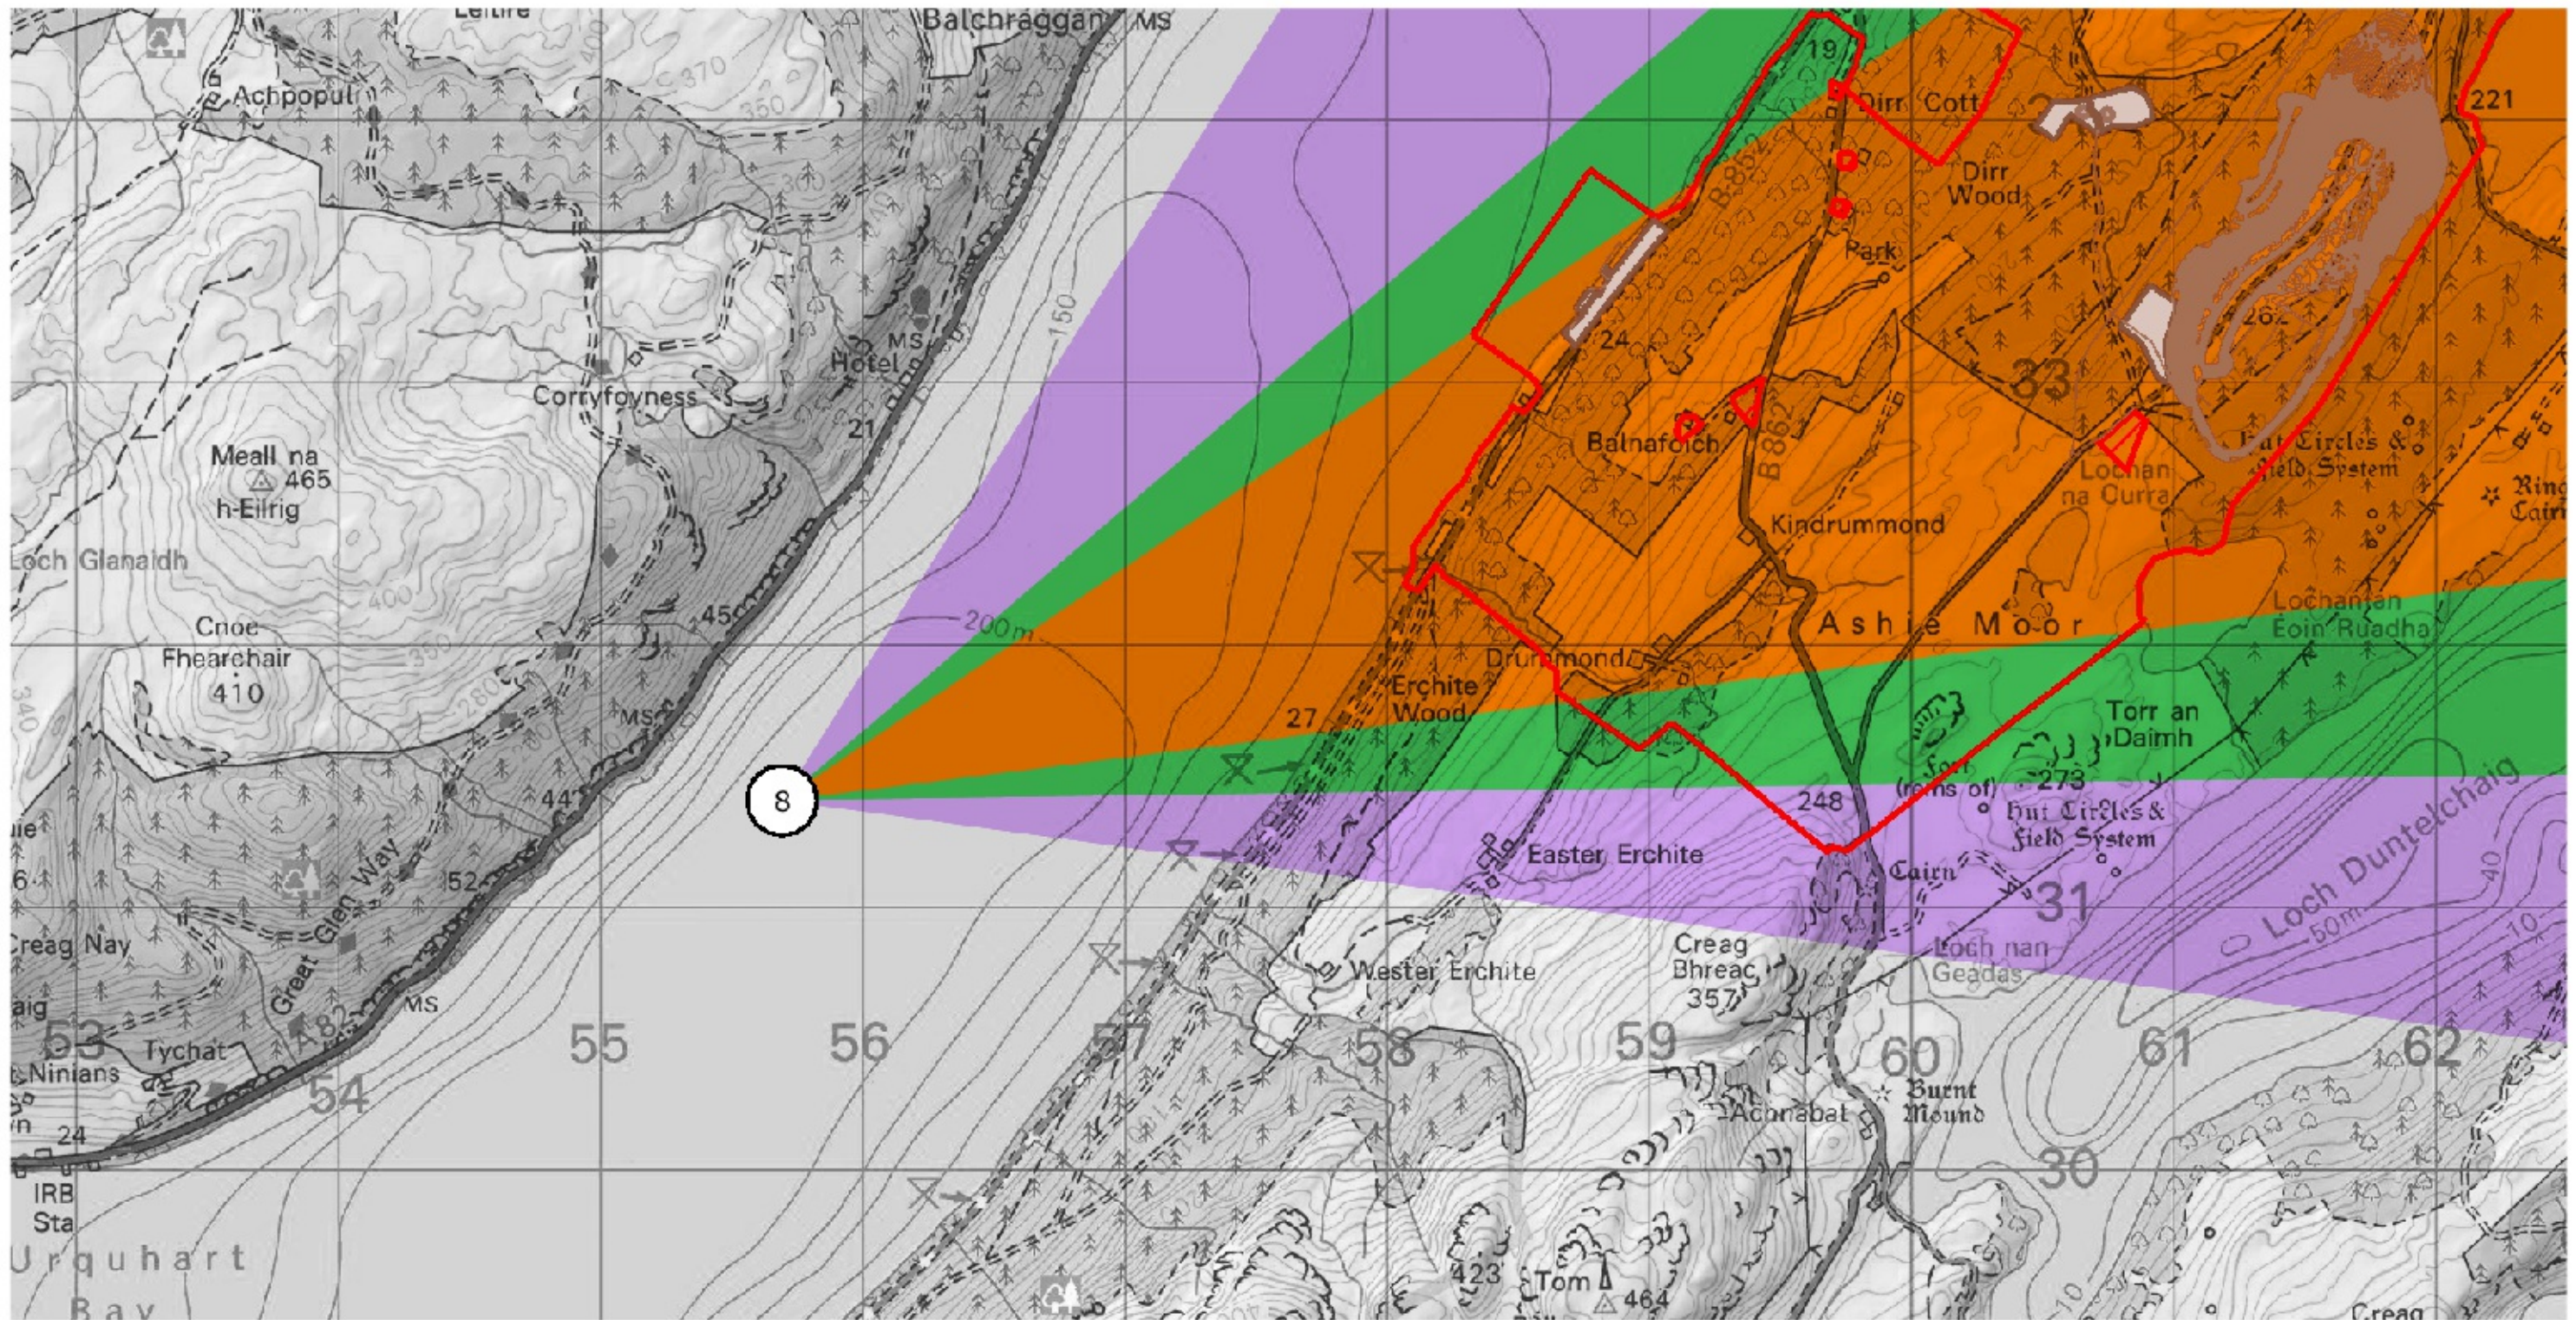

Figure 11.14 Sheet 1 - Viewpoint Location Map
Viewpoint 8 - Watercraft on Loch Ness

OS grid reference : 255700,831400 Distance to Headpond :5.5km Distance to Tailpond :3.5km AOD: 16.8m

Contains Ordnance Survey Data © Crown copyright and database rights 2018 Ordnance Survey 0100031673

Map scale when printed at A3 - 1:25,000

Taken from recreational watercraft heading to Urquhart Castle to the south-east of the Clansman Harbour.