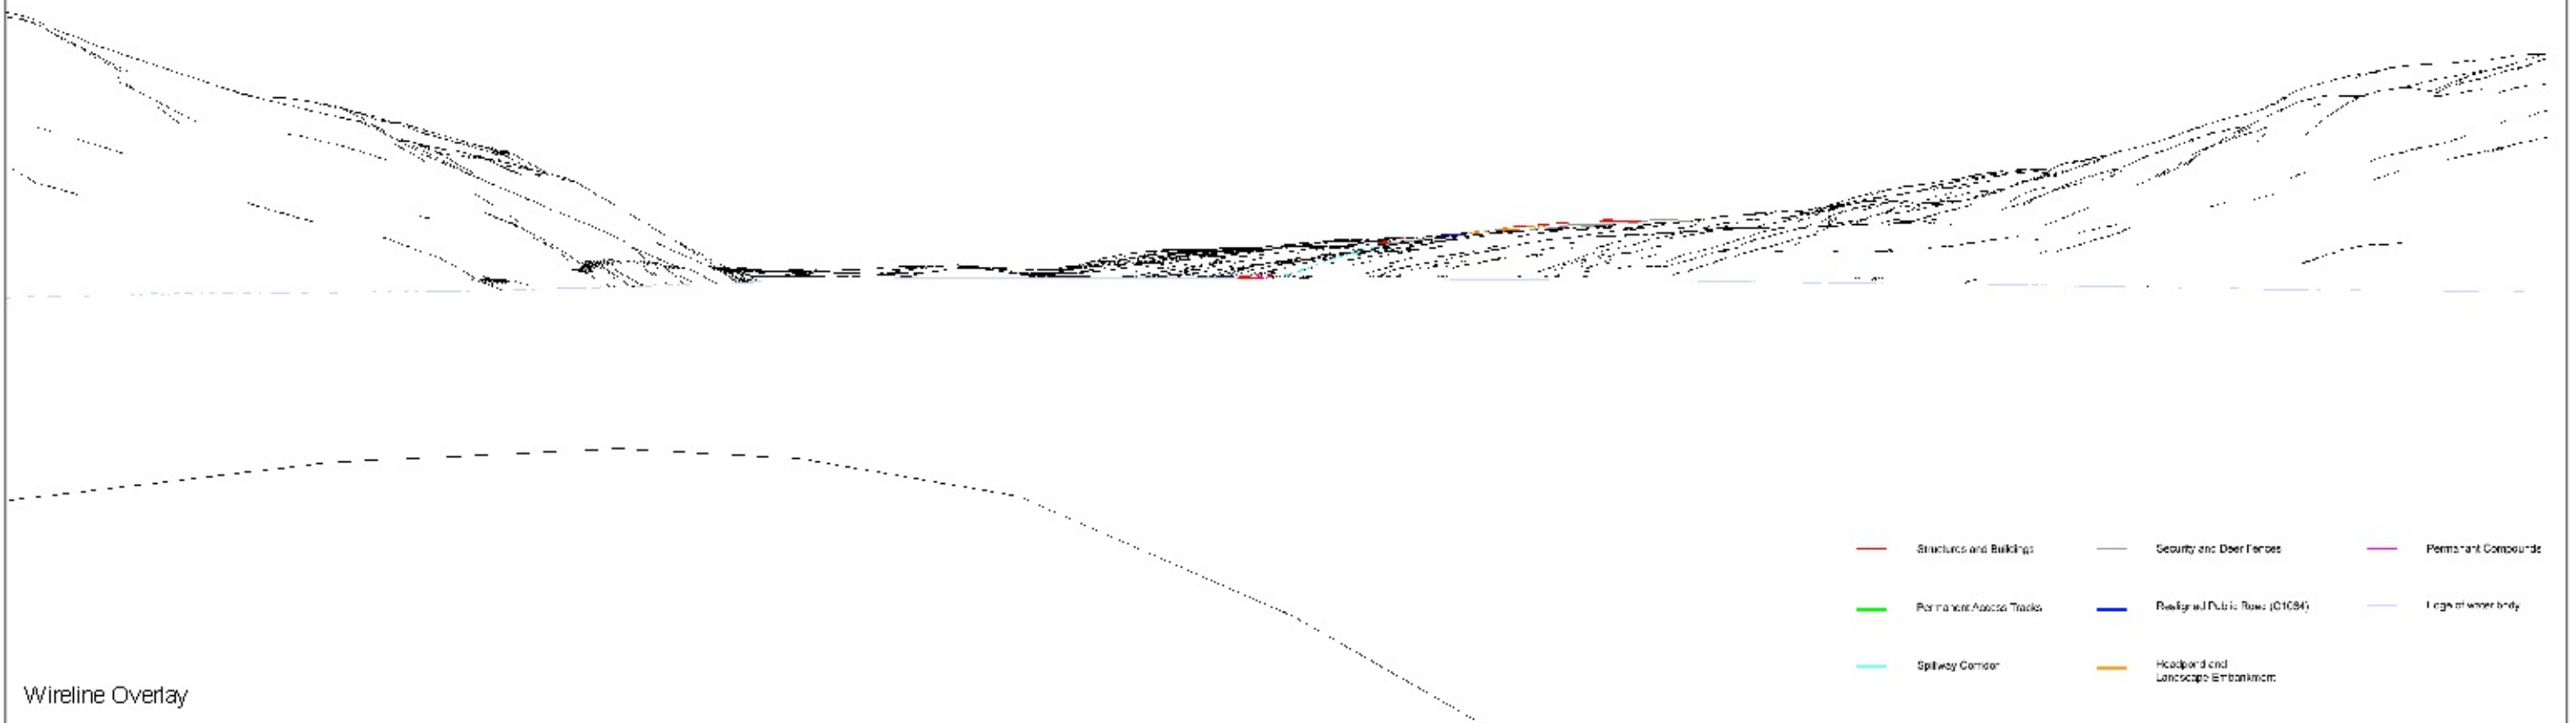

Existing View

Viewpoint 9 : Urquhart Castle

Camera: Canon EOS 5D Mk II Focal Length: 50mm Horizontal Field of View: 65.5°
Camera Height: 1.5m Date: 26/03/18 Time: 10:25:00
Distance to Headpond: 9.1km Distance to Tailpond: 7.3km

Wireline Overlay