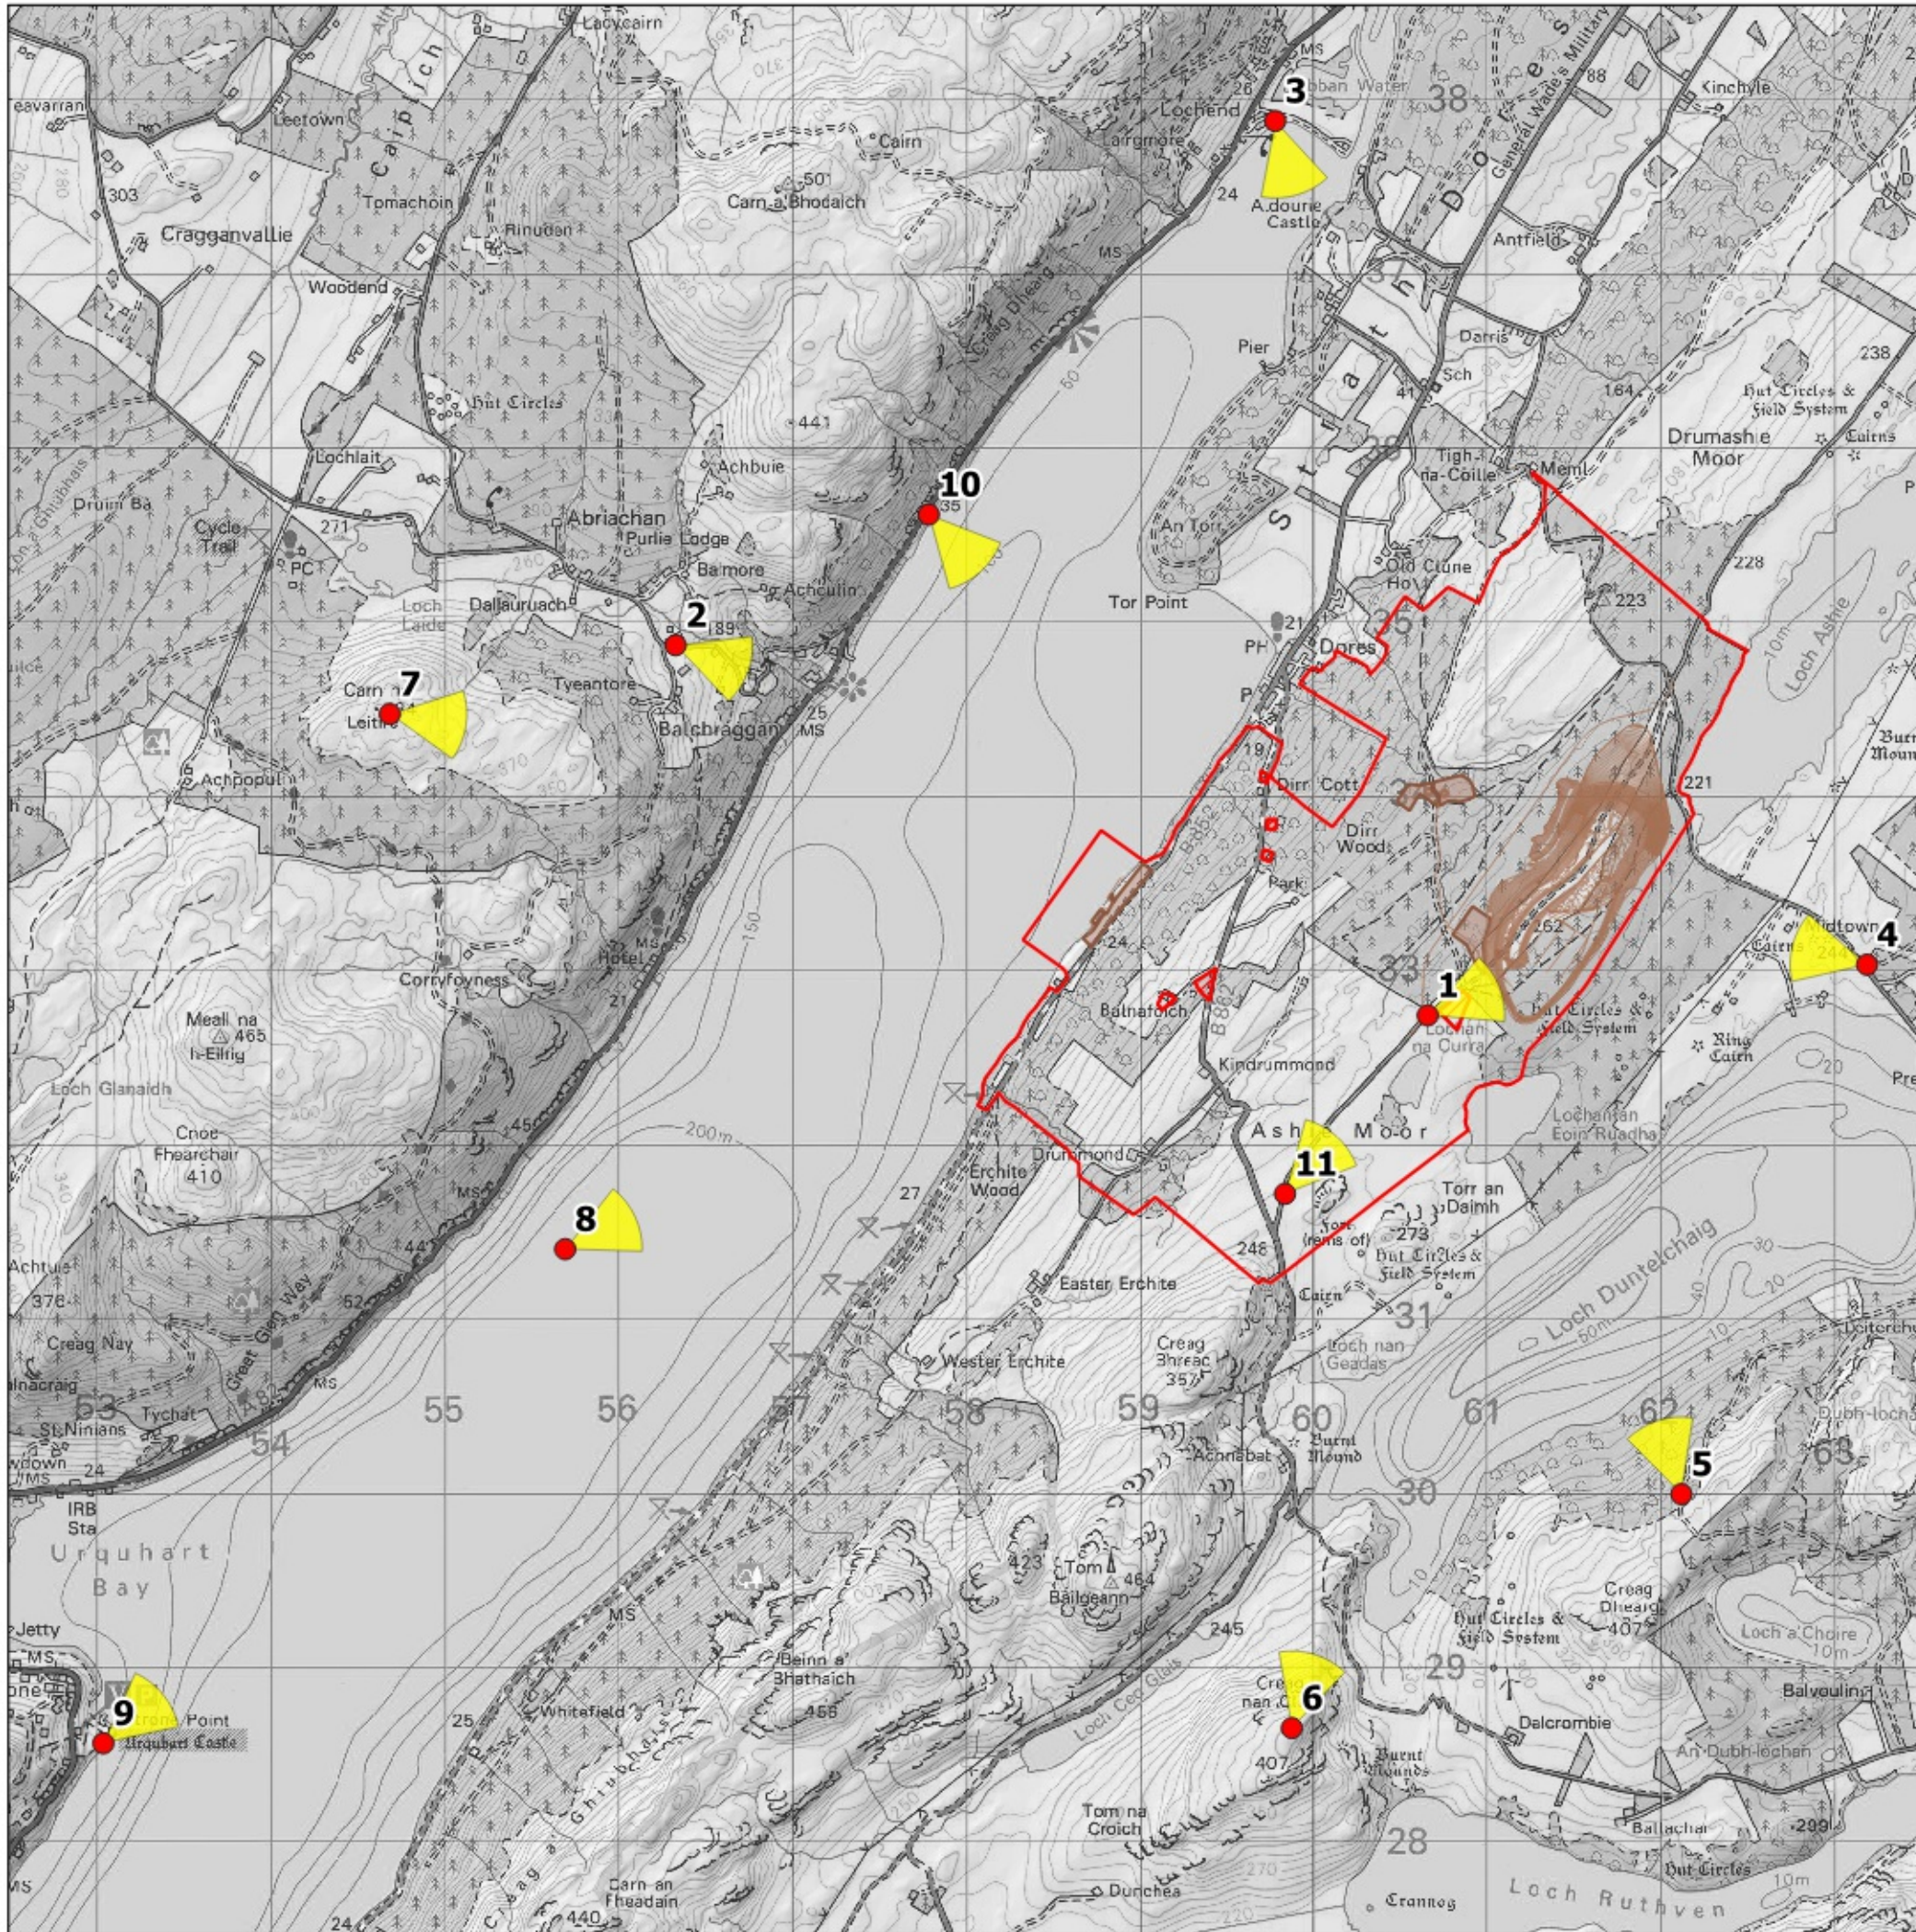

# Viewpoint Locations

- 1 - Minor road adjacent to Ach-Na-Sidhe Bed and Breakfast
- 2 - Abriachan
- 3 - Lochend
- 4 - Minor road to the north-east of Loch Duntelchaig (Trail of the Seven Lochs)
- 5 - Trail of the Seven Lochs between Loch Duntelchaig and Loch a'Choire
- 6 - Creag nan Clag
- 7 - Cairn na Leitire (near The Great Glen Way)
- 8 - Watercraft on Loch Ness
- 9 - Urquhart Castle
- 10 - Layby on A82
- 11 - Local road near Caisteal an Dunriachaidh

- Development Site boundary
- Excluded from Development Site boundary
- Above ground infrastructure (Operation) Line
- Above ground infrastructure (Operation) Area

Map Scale : 1:40,000